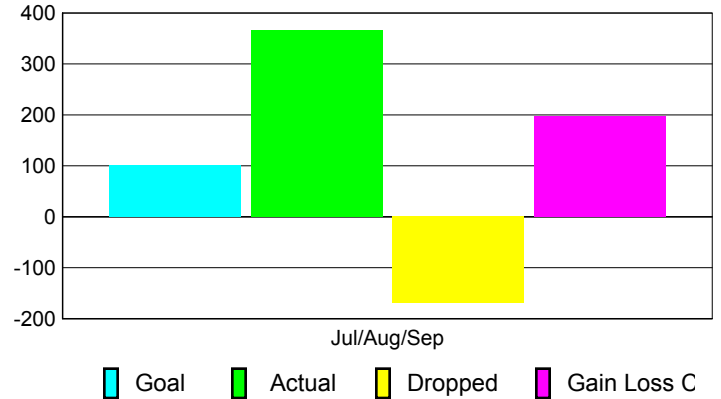

Membership Results 2010-2011

Goal, New, Dropped, Gain/Loss