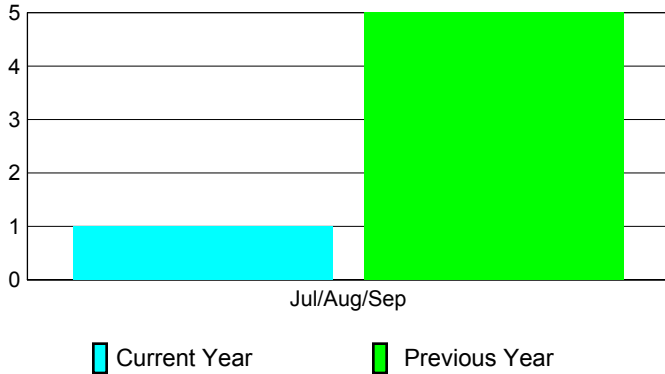

2010-2011 GMT Reports for District (or Undistricted) **District 323 B**

GMT: KAMLESH JAIN

Location: INDIA

GMT CA: 6

CLUBS

Club Results
2010-2011

Clubs
2009-2010

Month	New Club Goal	Actual New Clubs	Actual Dropped Clubs	Gain/Loss of Clubs	Gain/Loss of Clubs
Jul/Aug/Sep	1	1	0	1	5
Totals	1	1	0	1	5

Club Results 2010-2011

Goal, New, Dropped, Gain/Loss

Comparison of Club Gain/Loss

Current Year Compared to the Previous Year

YTD Status Quo Clubs 2010-2011

Status Quo Clubs Compared to Status Quo Members

MEMBERSHIP