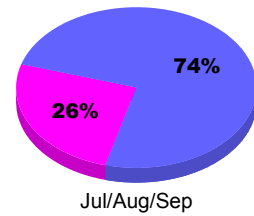

Membership Results
2010-2011

Membership
2009-2010

Month	Net Memb Goal	Actual New Memb	Actual Dropped Memb	Gain/Loss of Memb	Gain/Loss of Memb
Jul/Aug/Sep	100	366	-169	197	196
Totals	100	366	-169	197	196

Membership Results 2010-2011

Goal, New, Dropped, Gain/Loss

Comparison of Membership Gain/Loss

Current Year Compared to the Previous Year

Gender Comparison 2010-2011

■ Male ■ Female